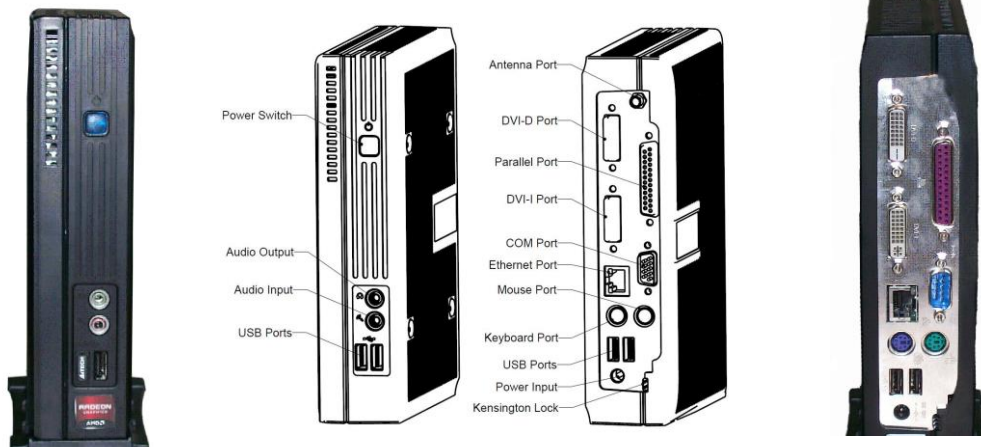

### AG6601W99 model thin client teknik specification:

- Dual core AMD G-Series T48E 1,4GHz.
- 1GB. DDR3 RAM.
- 1GB. DOM
- 4 USB Port +1 serial port +1 paralel port.
- Need 10w. elektrik.
- Dual display . DVI-I to VGA Adapter include. DVI-D to HDMI.
- AMD Radeon HD 6290 & 1920x1200 wide screen resolution.
- 2 PS/2 support keyboard & mouse
- High defination audio out jack , mikrofon in jack..
- Gigabit J45 Ethernet port.
- 10cm. X 10cm. VESA mount on the monitor.
- Microsoft RDP & Citrix ICA & PXE Boot.
- AMD Raden HD 6250 Graphics desteđi.
- w-5cm. d-13,5cm. h-20cm. Weight: 900 gr.